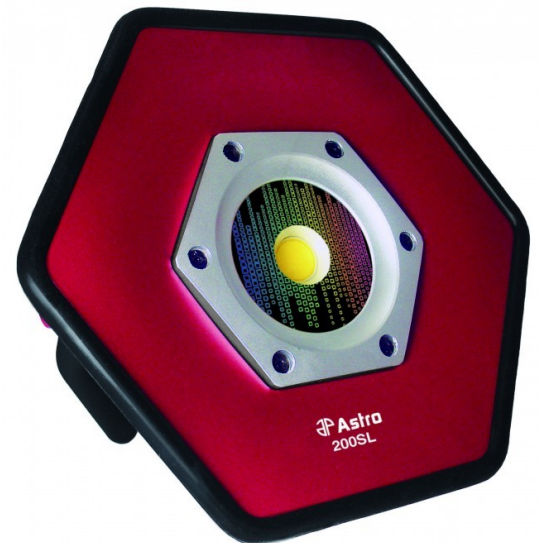

NEW FROM

Astro

High Color Accuracy

Extra Bright LED

Full Flood Light

Comes with adjustable rolling stand

Available Now:

$225

REDSHAW
PAINT SUPPLY INC

OMAHA-DOWNTOWN
1523 MARCY STREET
402-341-7161

FREMONT
430 N H STREET
402-753-0574

OMAHA-WEST
5890 S 118TH CIRCLE
402-339-5460

LINCOLN
4101 INDUSTRIAL AVE
888-456-8555